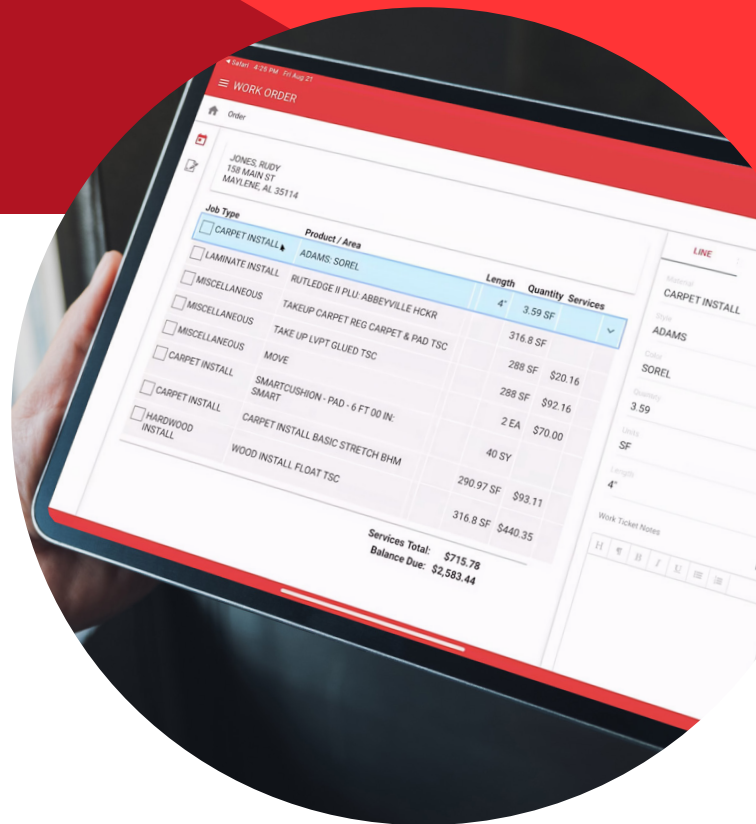

For more information on Mobile Work Orders

Please contact: 1800 229 427 (Aus.) 0800 643 012 (NZ)
help.au@rfms.com